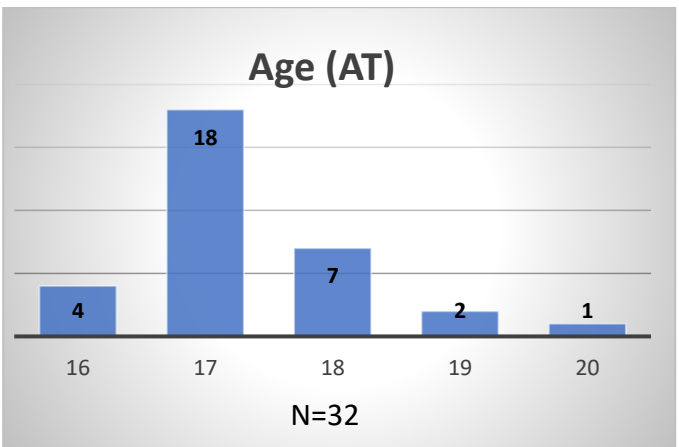

Daily Data Dashboard – June 30, 2025
Demographics for JTDC Population
Monday Morning Midnight Count

Data sources: cFive Supervisor – Court Involved Population and RMIS – JTDC Population

Daily Data Dashboard – June 30, 2025
Demographics for JTDC Population
Monday Morning Midnight Count