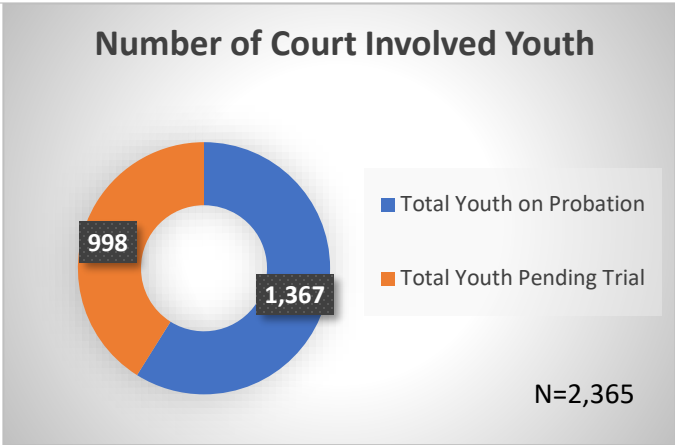

Daily Data Dashboard – June 30, 2025
Demographics for JTDC Population
Monday Morning Midnight Count

Data sources: cFive Supervisor – Court Involved Population and RMIS – JTDC Population

Daily Data Dashboard – June 30, 2025
Demographics for JTDC Population
Monday Morning Midnight Count