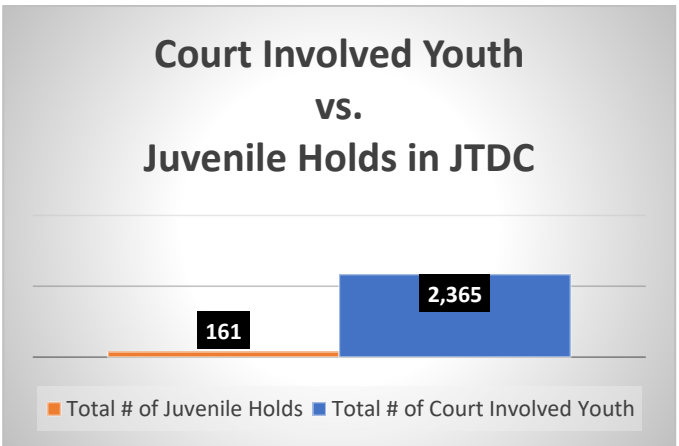

Daily Data Dashboard – June 30, 2025
Demographics for JTDC Population
Monday Morning Midnight Count

Data sources: cFive Supervisor – Court Involved Population and RMIS – JTDC Population

Daily Data Dashboard – June 30, 2025
Demographics for JTDC Population
Monday Morning Midnight Count