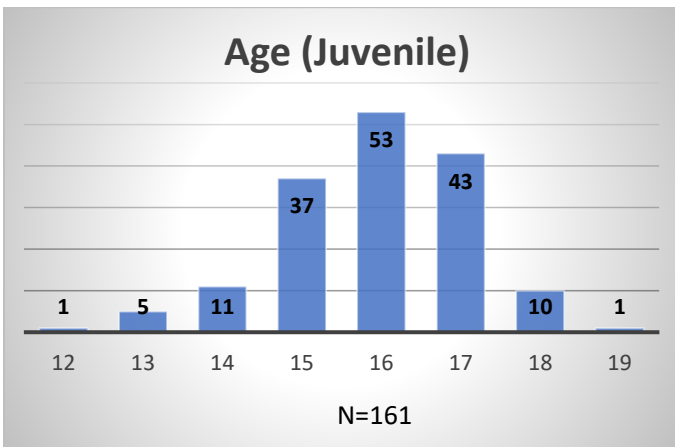

Daily Data Dashboard – June 30, 2025
Demographics for JTDC Population
Monday Morning Midnight Count

Data sources: cFive Supervisor – Court Involved Population and RMIS – JTDC Population

Daily Data Dashboard – June 30, 2025
Demographics for JTDC Population
Monday Morning Midnight Count