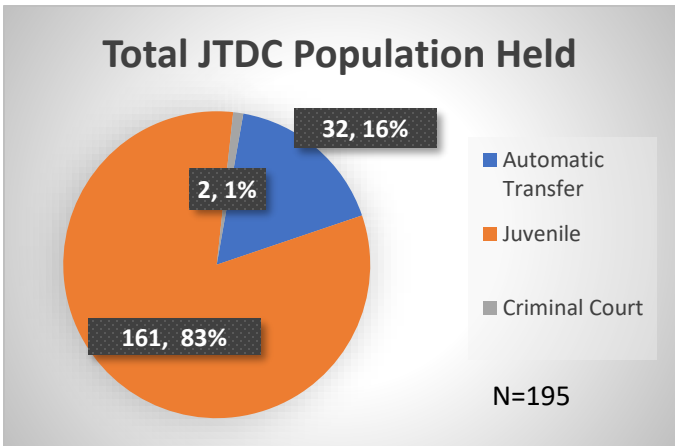

Daily Data Dashboard – June 30, 2025
Demographics for JTDC Population
Monday Morning Midnight Count

Data sources: cFive Supervisor – Court Involved Population and RMIS – JTDC Population

Daily Data Dashboard – June 30, 2025
Demographics for JTDC Population
Monday Morning Midnight Count